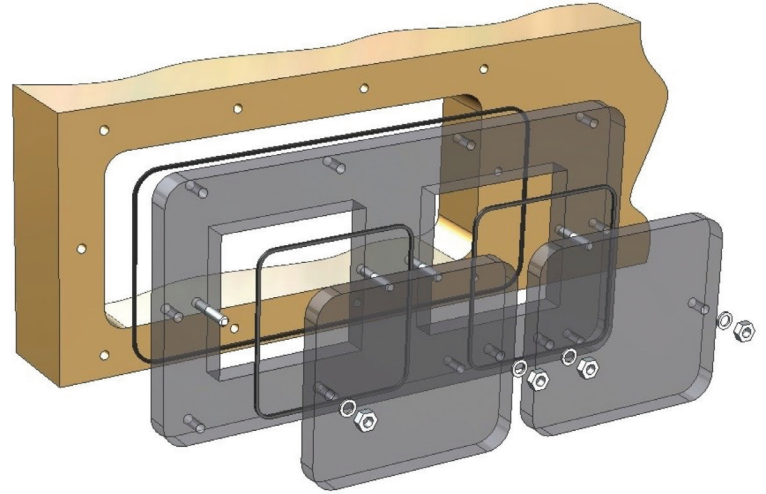

FIBERGLASS FUEL GAS VALVE ADJUSTMENT DOORS

SUPERIOR™ 825 TURBOCHARGED ENGINES

Overview

Fewer bolts now separate you from your engine—meaning easy access to fuel gas valves—thanks to a design innovation from Cooper.

Engines originally were supplied with cast iron side cover doors. The numerous fasteners and weight of the doors made fuel valve adjustment a difficult and time-consuming task.

The first fiberglass alternative to the cast iron door that was implemented reduced door weight and increased the door's overall strength and flexibility, but a significant amount of time still was required for removal and reinstallation. The new doors from Cooper with fiberglass side covers are designed to eliminate this issue.

Upgrade summary

New doors are fitted with two access ports large enough to perform the 1,500-hour fuel gas valve adjustment without removing the entire side cover.

The ports are covered by smaller, lightweight fiberglass doors that significantly reduce their weight.

Interchangeability

This new design replaces side cover doors for all 825 series turbocharged vee and inline engines. The design is directly interchangeable with all previous doors.

The kit is sold as an assembly that includes all O-rings and mounting hardware shown in the figure above.