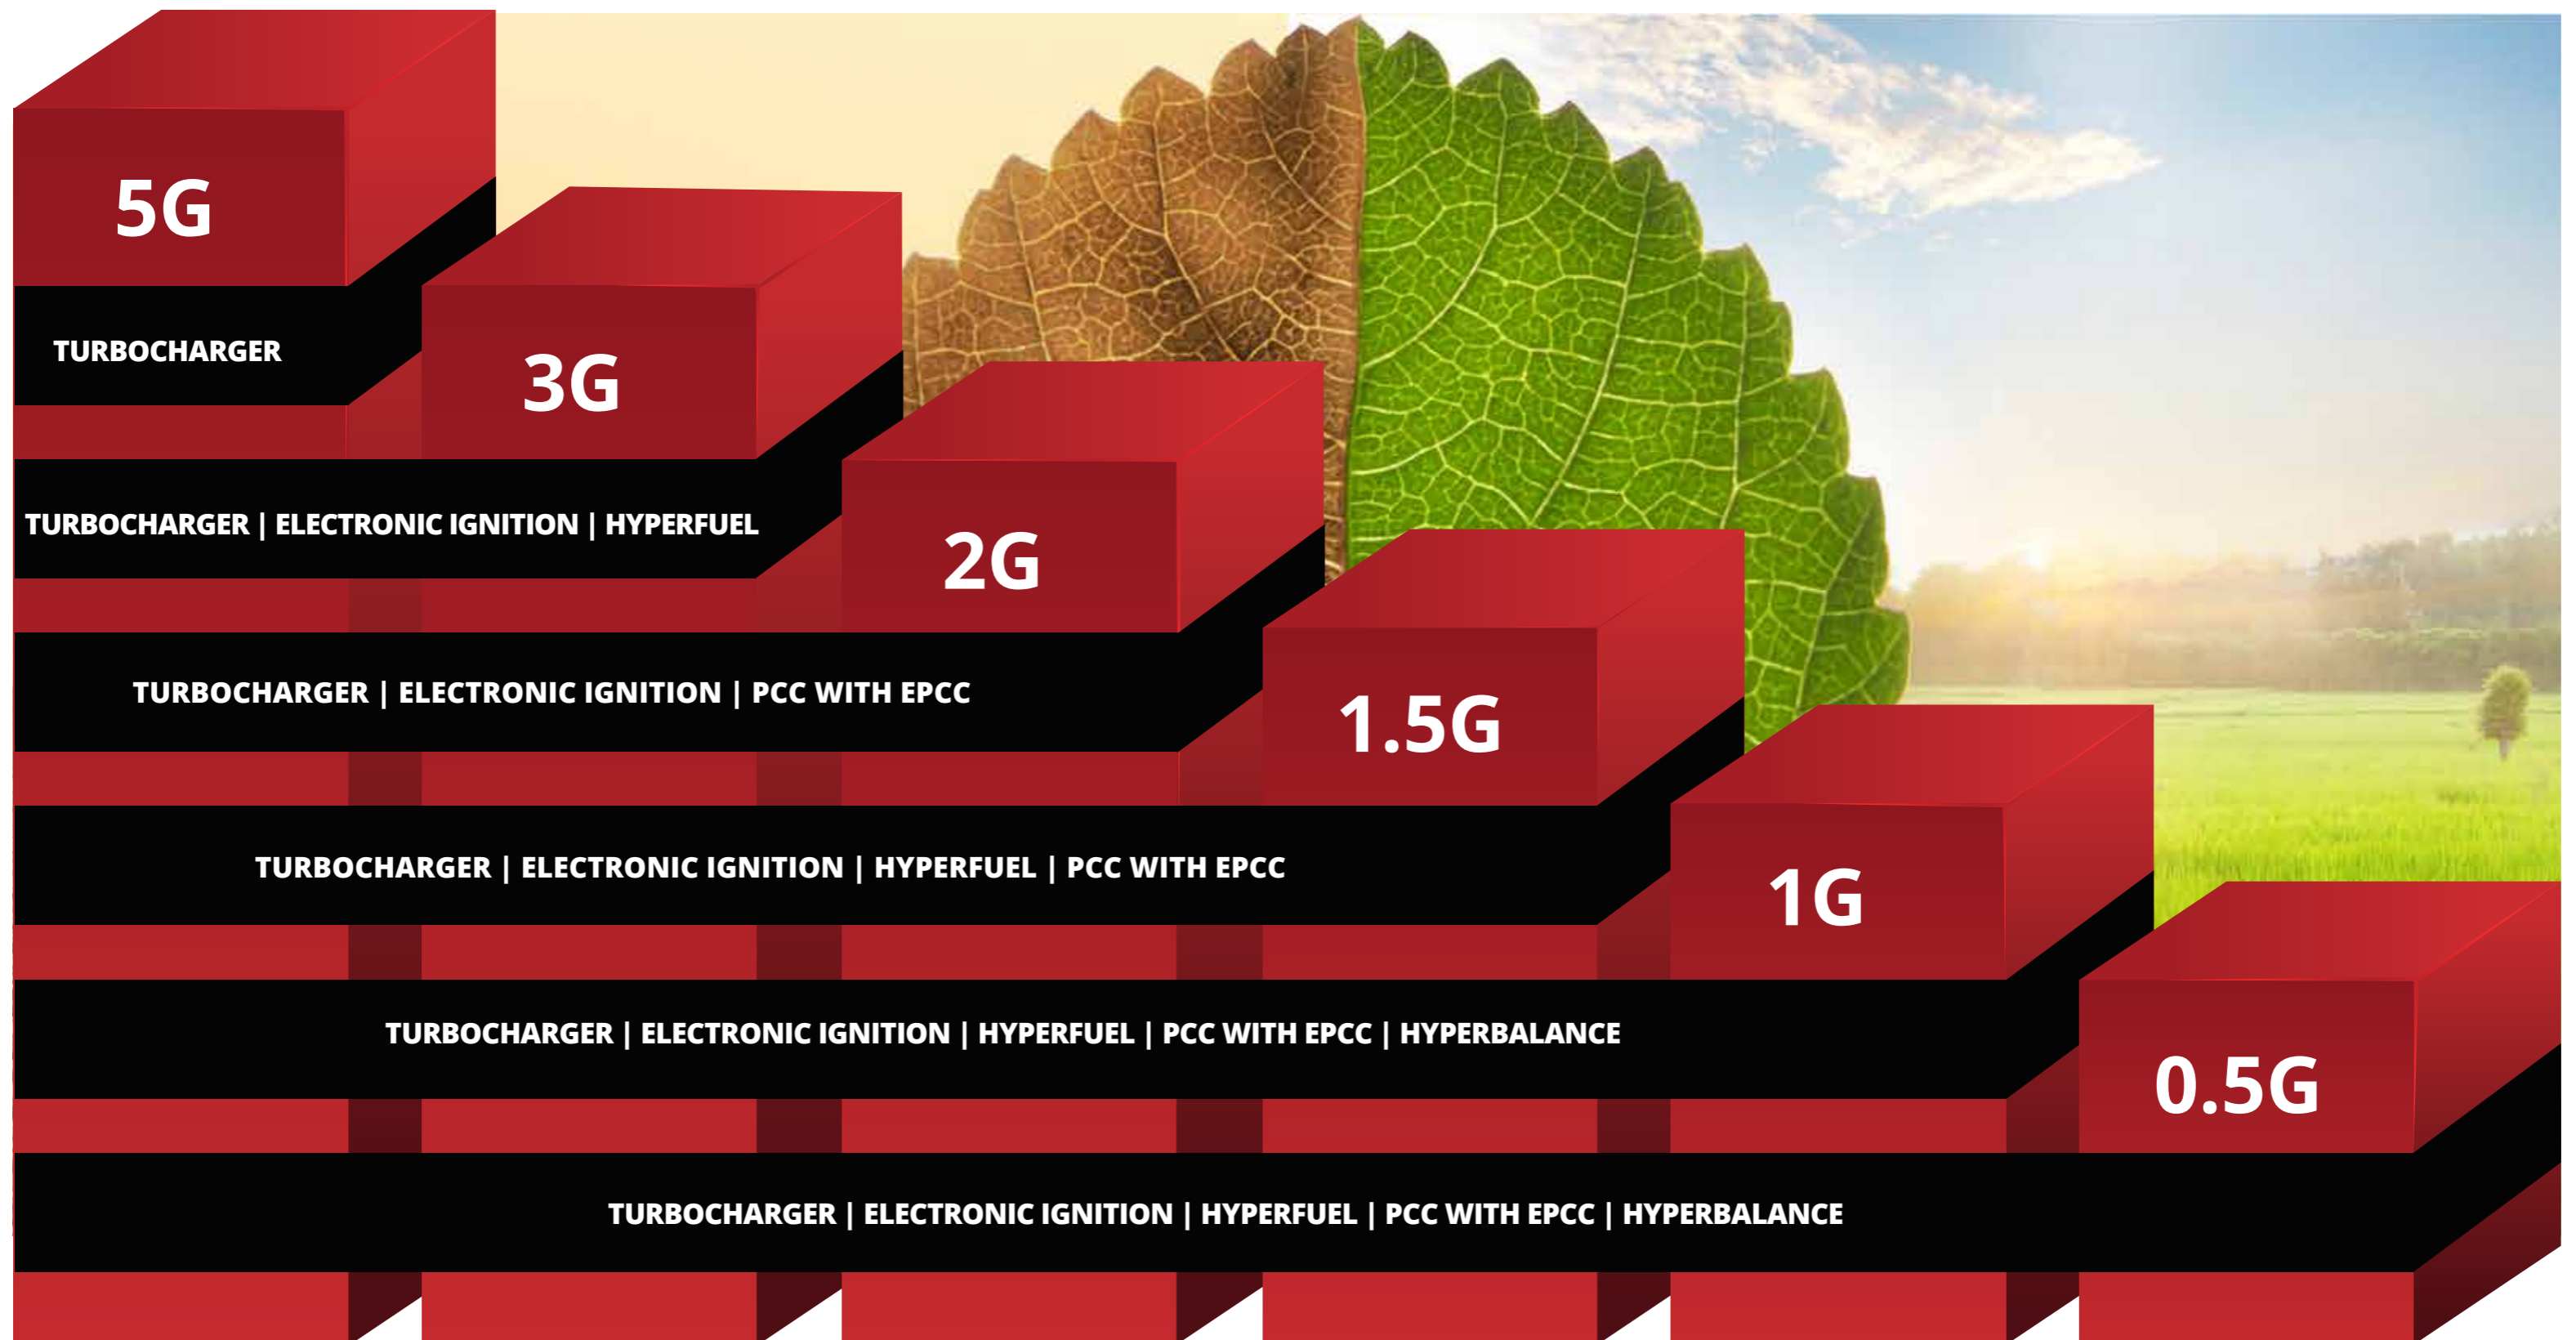

HIT YOUR NO_x TARGET!

COOPER'S ENGINE RETROFIT PACKAGES ARE DESIGNED TO FIT YOUR SPECIFIC CONFIGURATION AND GOAL

*Kits will vary by field and equipment conditions.

AJAX | CLARK | COOPER-BESSEMER | ENTERPRISE | INGERSOLL RAND | SUPERIOR | WORTHINGTON